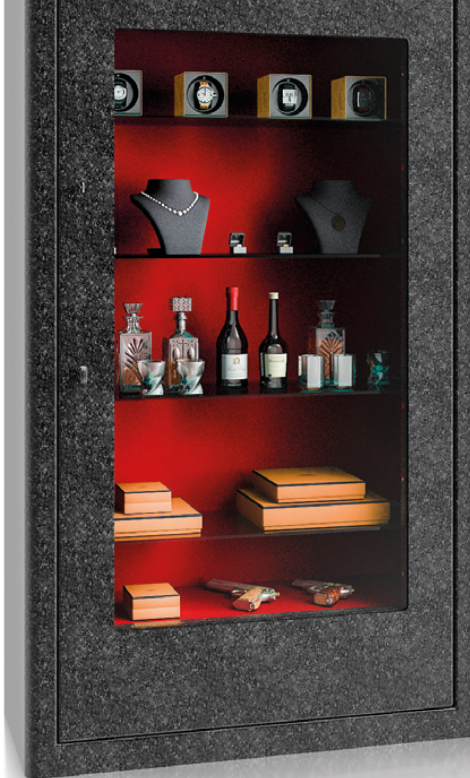

SALT LAKE

NEW

BODY COLOR

SALT LAKE 001

SALT LAKE 003

SALT LAKE SERIES:

- REGINA
- SCRIGNO
- ALLODOLA
- PRINCIPE
- DRAGONE
- DRAGONE VETRINA
- GABBIANO
- GRIFONE
- CONDOR
- CICOGNA
- CICOGNA VETRINA
- CICOGNA STRONG

RAL COLORS

NEW
BODY COLOR

SALT LAKE 001 SALT LAKE 003

COLORS OF THE INNER CARPET

GREEN RED GREY BEIGE BLACK

LOCK OPTIONS

KEY LOCK ELECTRONIC SALT LAKE 001 ELECTRONIC SALT LAKE 003 ELECTRONIC GOLD GLOSS ELECTRONIC SILVER GLOSS ELECTRONIC SILVER SATEEN

HANDLE OPTIONS

SALT LAKE 001 SALT LAKE 003 BRUSHED SILVER STEEL GOLD SATEEN

WEAPON HOLDERS - COLOR

WOOD-LIKE RED BEIGE GREEN BLACK

ADDITIONAL OPTIONS

LED LIGHT INNER SAFE

! All information concerning weight, color and dimensions are noncommittal and subject to errors and changes. Minor deviations are conditional on the production process. Technical changes, modifications and printing errors reserved. Safes may be top-heavy, during commissioning, please exercise appropriate caution in accordance with the installation guide. Pictograms are not technical description of the product.